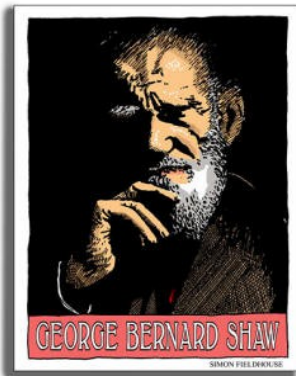

ART CARDS

ANDY WARHOL
BERNARD SHAW

ALLEN GINSBERG
DAVID HOCKNEY

W H AUDEN

GEORGE

DOROTHY PARKER
HAROLD ROSS

ERNEST DOWSON
J D SALINGER

FRANCIS BACON

JAMES JOYCE
JEAN-PAUL SARTRE

ROBERT CRUMB
SAUL STEINBERG

ROBERT LOWELL

ART GARFUNKEL
CHUCK CLOSE

T S ELIOT
BURT BACHARACH

ALDOUS HUXLEY

GEORGE KESTEVEN